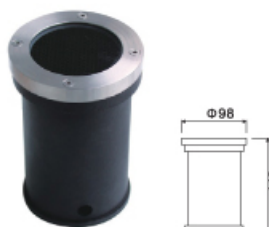

■ XT2513A

Technical Data

Die casting house, Stainless steel top cover,
Plastic recess (A), tempered glass, MR16 or
GU10 lampholder, Stainless steel cable ground
and outside screws

IP65

Finish: Black, Grey

packing: 20 pcs/ ctn 53.5x22x31 cm

G.W. 14/13 kg

压铸材料壳体，不锈钢面盖，钢化玻璃，

MR16或GU10灯头，

不锈钢防水接头和外部螺丝

IP65防水等级

表面处理：喷塑黑色或灰色

包装：20个/箱 53.3x22x31cm

重量：14/13 KG