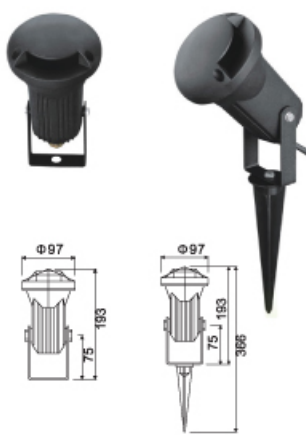

ShoneStar

水下灯系列
Inground Light

■ XT2515A

■ XT2515B

- **Material:** Stainless steel house and cover, die casting ground plug, steel bracket, tempered glass, MR16, GU10 or E27 lampholder, Stainless steel cable ground and outside screws outside stainless steel screws. IP68

不锈钢壳体 and 面盖, 压铸地插, 铁制支架, 钢化玻璃,
MR16, GU10或E27灯头,
不锈钢防水接头和外部螺丝
IP68防水等级

■ XT2515C

■ XT2515D

■ XT2516

■ XT2516A

■ XT2517

■ XT2519

- **Material:** Polycarbonate swimming pool light
E27 lampholder for PAR38 80W
Ip68
- **Packing:** 2 PCS/CTN 35X35X26 CM
- **G.W.:** 5 KG

■ XT2501 - XT2502

■ XT2503 - XT2504

• **Technical Data**

Die casting house, cover and ground plug,
steel bracket, tempered glass,
MR16 or GU10 lampholder,
Stainless steel cable ground and outside screws
IP65
Finish: black, grey
packing: 30 pcs/ ctn 51x 31 x 39 cm
G.W. 19/18 kg

压铸材料壳体，面盖和地插，铁制支架，
钢化玻璃，MR16或GU10灯头，
不锈钢防水接头和外部螺丝
IP65防水等级
表面处理：喷塑黑色或灰色
包装：30个/箱 51x31x39 cm
重量：19/18kg

■ XT2505 - XT2506

■ XT2507A - XT2507B

■ XT2507A-1

■ XT2507A-1

■ XT2507A-1

■ XT2507A-1

■ XT2508A - XT2508B