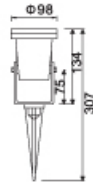

ShoneStar

水下灯系列
Inground Light

■ XT2515A

■ XT2515B

- **Material:** Stainless steel house and cover, die casting ground plug, steel bracket, tempered glass, MR16, GU10 or E27 lampholder, Stainless steel cable ground and outside screws outside stainless steel screws. IP68

不锈钢壳体 and 面盖, 压铸地插, 铁制支架, 钢化玻璃,
MR16, GU10或E27灯头,
不锈钢防水接头和外部螺丝
IP68防水等级

■ XT2515C

■ XT2515D

■ XT2516

■ XT2516A

■ XT2517

■ XT2519

- **Material:** Polycarbonate swimming pool light
E27 lampholder for PAR38 80W
Ip68
- **Packing:** 2 PCS/CTN 35X35X26 CM
- **G.W.:** 5 KG

■ XT2501 - XT2502

■ XT2503 - XT2504

• **Technical Data**

Die casting house, cover and ground plug,
steel bracket, tempered glass,
MR16 or GU10 lampholder,
Stainless steel cable ground and outside screws
IP65
Finish: black, grey
packing: 30 pcs/ ctn 51x 31 x 39 cm
G.W. 19/18 kg

压铸材料壳体，面盖和地插，铁制支架，
钢化玻璃，MR16或GU10灯头，
不锈钢防水接头和外部螺丝
IP65防水等级
表面处理：喷塑黑色或灰色
包装：30个/箱 51x31x39 cm
重量：19/18kg

■ XT2505 - XT2506

■ XT2507A - XT2507B

■ XT2507A-1

■ XT2507A-1

■ XT2507A-1

■ XT2507A-1

■ XT2508A - XT2508B