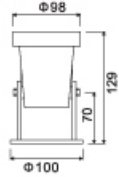

ShoneStar

水下灯系列
Inground Light

■ XT2515A

■ XT2515B

- **Material:** Stainless steel house and cover, die casting ground plug, steel bracket, tempered glass, MR16, GU10 or E27 lampholder, Stainless steel cable ground and outside screws outside stainless steel screws. IP68

不锈钢壳体 and 面盖, 压铸地插, 铁制支架, 钢化玻璃,
MR16, GU10或E27灯头,
不锈钢防水接头和外部螺丝
IP68防水等级

■ XT2515C

■ XT2515D

■ XT2516

■ XT2516A

■ XT2517

■ XT2519

- **Material:** Polycarbonate swimming pool light
E27 lampholder for PAR38 80W
Ip68
- **Packing:** 2 PCS/CTN 35X35X26 CM
- **G.W.:** 5 KG

■ XT2501 - XT2502

■ XT2503 - XT2504

• **Technical Data**

Die casting house, cover and ground plug,
steel bracket, tempered glass,
MR16 or GU10 lampholder,
Stainless steel cable ground and outside screws
IP65
Finish: black, grey
packing: 30 pcs/ ctn 51x 31 x 39 cm
G.W. 19/18 kg

压铸材料壳体，面盖和地插，铁制支架，
钢化玻璃，MR16或GU10灯头，
不锈钢防水接头和外部螺丝
IP65防水等级
表面处理：喷塑黑色或灰色
包装：30个/箱 51x31x39 cm
重量：19/18kg

■ XT2505 - XT2506

■ XT2507A - XT2507B

■ XT2507A-1

■ XT2507A-1

■ XT2507A-1

■ XT2507A-1

■ XT2508A - XT2508B