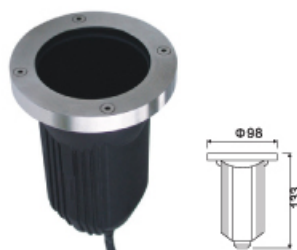

■ XT2513

Technical Data

Die casting house, Stainless steel top cover,
Plastic recess (A), tempered glass, MR16 or
GU10 lampholder, Stainless steel cable ground
and outside screws

IP65

Finish: Black, Grey

packing: 20 pcs/ ctn 53.5x22x31 cm

G.W. 14/13 kg

压铸材料壳体，不锈钢面盖，钢化玻璃，

MR16或GU10灯头，

不锈钢防水接头和外部螺丝

IP65防水等级

表面处理：喷塑黑色或灰色

包装：20个/箱 53.3x22x31cm

重量：14/13 KG