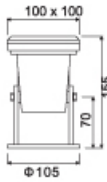

ShoneStar

水下灯系列
Inground Light

■ XT2515A

■ XT2515B

- **Material:** Stainless steel house and cover, die casting ground plug, steel bracket, tempered glass, MR16, GU10 or E27 lampholder, Stainless steel cable ground and outside screws outside stainless steel screws. IP68

不锈钢壳体 and 面盖, 压铸地插, 铁制支架, 钢化玻璃,
MR16, GU10或E27灯头,
不锈钢防水接头和外部螺丝
IP68防水等级

■ XT2515C

■ XT2515D

■ XT2516

■ XT2516A

■ XT2517

■ XT2519

- **Material:** Polycarbonate swimming pool light
E27 lampholder for PAR38 80W
Ip68
- **Packing:** 2 PCS/CTN 35X35X26 CM
- **G.W.:** 5 KG

■ XT2501 - XT2502

■ XT2503 - XT2504

• **Technical Data**

Die casting house, cover and ground plug,
steel bracket, tempered glass,
MR16 or GU10 lampholder,
Stainless steel cable ground and outside screws
IP65
Finish: black, grey
packing: 30 pcs/ ctn 51x 31 x 39 cm
G.W. 19/18 kg

压铸材料壳体，面盖和地插，铁制支架，
钢化玻璃，MR16或GU10灯头，
不锈钢防水接头和外部螺丝
IP65防水等级
表面处理：喷塑黑色或灰色
包装：30个/箱 51x31x39 cm
重量：19/18kg

■ XT2505 - XT2506

■ XT2507A - XT2507B

■ XT2507A-1

■ XT2507A-1

■ XT2507A-1

■ XT2507A-1

■ XT2508A - XT2508B