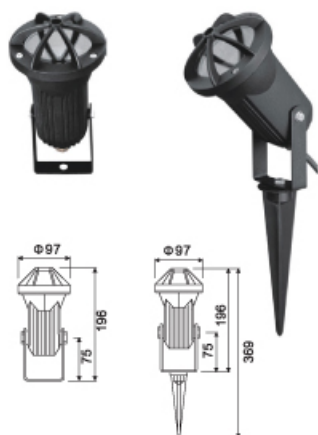

ShoneStar

水下灯系列
Inground Light

■ XT2515A

■ XT2515B

- **Material:** Stainless steel house and cover, die casting ground plug, steel bracket, tempered glass, MR16, GU10 or E27 lampholder, Stainless steel cable ground and outside screws outside stainless steel screws. IP68

不锈钢壳体 and 面盖, 压铸地插, 铁制支架, 钢化玻璃,
MR16, GU10或E27灯头,
不锈钢防水接头和外部螺丝
IP68防水等级

■ XT2515C

■ XT2515D

■ XT2516

■ XT2516A

■ XT2517

■ XT2519

- **Material:** Polycarbonate swimming pool light
E27 lampholder for PAR38 80W
Ip68
- **Packing:** 2 PCS/CTN 35X35X26 CM
- **G.W.:** 5 KG

■ XT2501 - XT2502

■ XT2503 - XT2504

• **Technical Data**

Die casting house, cover and ground plug,
steel bracket, tempered glass,
MR16 or GU10 lampholder,
Stainless steel cable ground and outside screws
IP65
Finish: black, grey
packing: 30 pcs/ ctn 51x 31 x 39 cm
G.W. 19/18 kg

压铸材料壳体，面盖和地插，铁制支架，
钢化玻璃，MR16或GU10灯头，
不锈钢防水接头和外部螺丝
IP65防水等级
表面处理：喷塑黑色或灰色
包装：30个/箱 51x31x39 cm
重量：19/18kg

■ XT2505 - XT2506

■ XT2507A - XT2507B

■ XT2507A-1

■ XT2507A-1

■ XT2507A-1

■ XT2507A-1

■ XT2508A - XT2508B