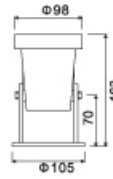

ShoneStar

水下灯系列
Inground Light

■ XT2515A

■ XT2515B

- **Material:** Stainless steel house and cover, die casting ground plug, steel bracket, tempered glass, MR16, GU10 or E27 lampholder, Stainless steel cable ground and outside screws outside stainless steel screws. IP68

不锈钢壳体 and 面盖, 压铸地插, 铁制支架, 钢化玻璃,
MR16, GU10或E27灯头,
不锈钢防水接头和外部螺丝
IP68防水等级

■ XT2515C

■ XT2515D

■ XT2516

■ XT2516A

■ XT2517

■ XT2519

- **Material:** Polycarbonate swimming pool light
E27 lampholder for PAR38 80W
Ip68
- **Packing:** 2 PCS/CTN 35X35X26 CM
- **G.W.:** 5 KG

■ XT2501 - XT2502

■ XT2503 - XT2504

• **Technical Data**

Die casting house, cover and ground plug,
steel bracket, tempered glass,
MR16 or GU10 lampholder,
Stainless steel cable ground and outside screws
IP65
Finish: black, grey
packing: 30 pcs/ ctn 51x 31 x 39 cm
G.W. 19/18 kg

压铸材料壳体，面盖和地插，铁制支架，
钢化玻璃，MR16或GU10灯头，
不锈钢防水接头和外部螺丝
IP65防水等级
表面处理：喷塑黑色或灰色
包装：30个/箱 51x31x39 cm
重量：19/18kg

■ XT2505 - XT2506

■ XT2507A - XT2507B

■ XT2507A-1

■ XT2507A-1

■ XT2507A-1

■ XT2507A-1

■ XT2508A - XT2508B